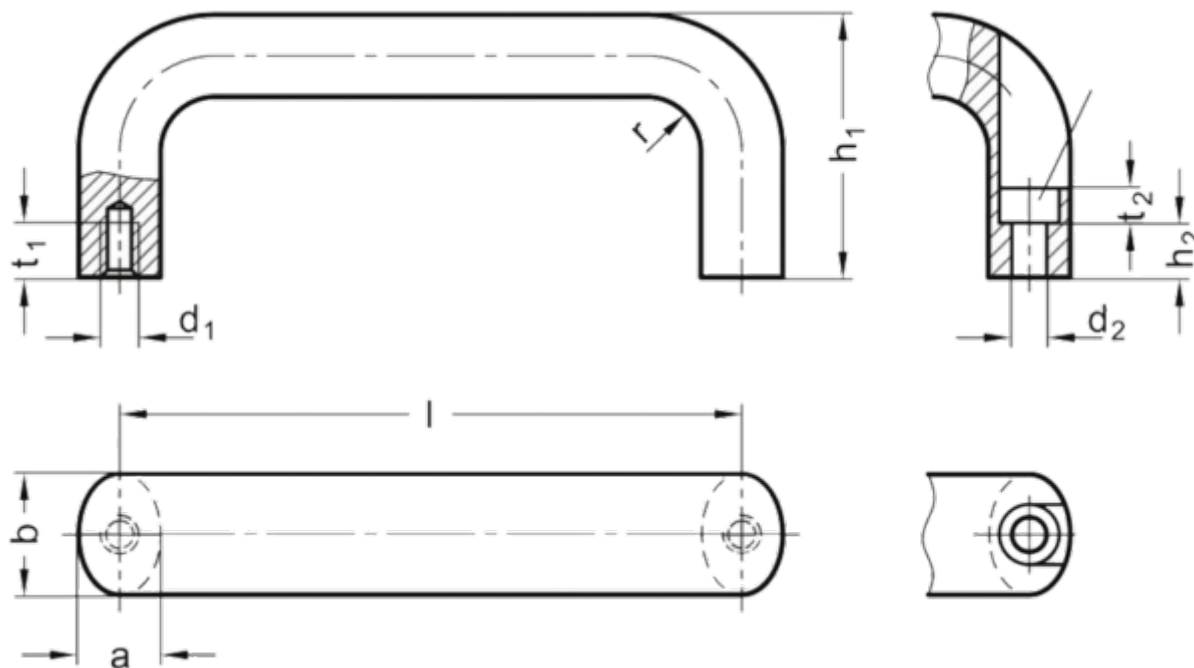

Article number: 20565520250AGS

Description: E+G U-handle GN 565.5-20-250-A-GS

## Measures

a = 13	t1 = 10
b = 20	t2 =
d1 = M6	Weight in (g) = -
d2 =	
h1 = 51	
h2 =	
l = 250	
r = 13	